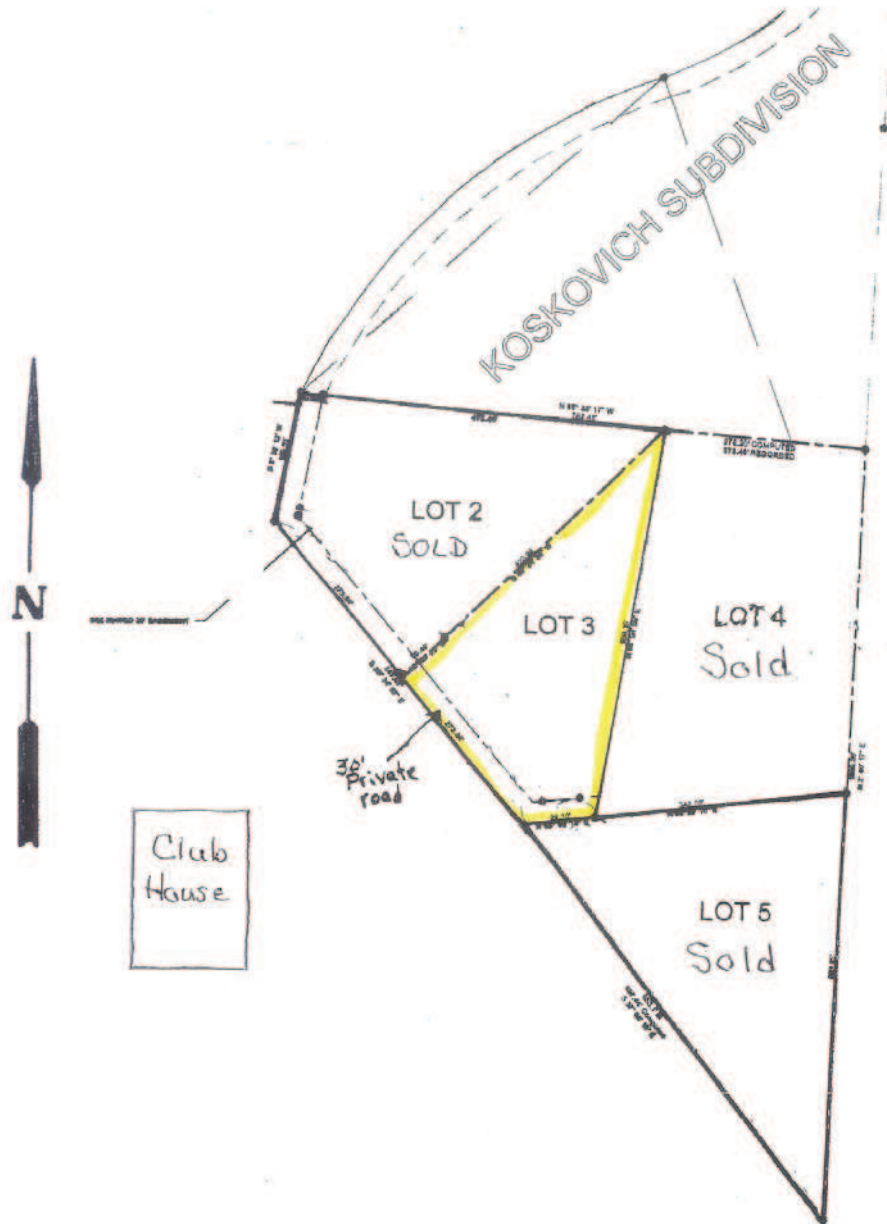

LOTS -- A view of the Platte River Valley

Located at Valley View Golf Course

ADDRESS: 2407 N Hwy 14

Lot 3 Valley View 2nd Subdivision

LISTING PRICE: \$29,500.00

LOT SIZE - #3: 2.040 acres - Building Site

TAXES: Lot #3 - \$202.32 '08

LOT #3 - 285.40' chord (curve) X 393.79' western edge
X 524.16' east X 99.10' south

COMMENTS: